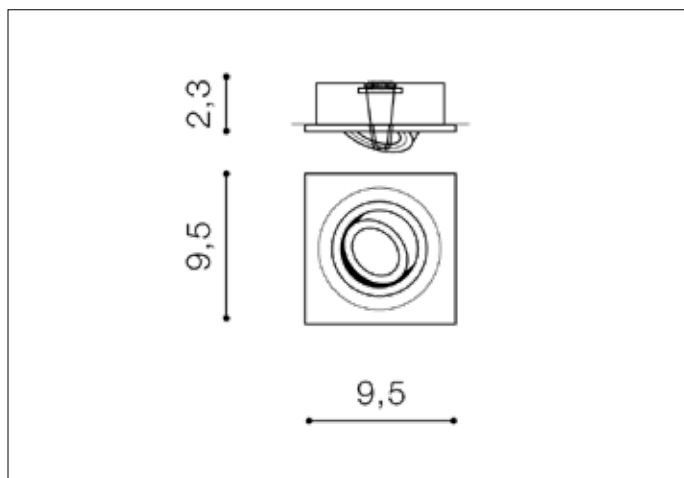

AZzardo[®]
LIGHTING

CARO ROUND BLACK
AZ2431, EAN 5901238424314

Dimensions height / width / length [cm] Product Specifications

Product	2,3 x 9,5 x N/A
Mounting inlet:	2 x 7,8 x N/A
Ceiling base:	N/A x N/A x N/A
Shades	N/A x N/A x N/A

Line	TECHNICAL
Type	Downlight
Type of track	N/A
Colour	Black
Material	Aluminium
Light source	1
Type of socket	GU10
Lumens	N/A
Kelvins	N/A
Beam angle	N/A
Dimmable	N/A
CCT	N/A
RGB	N/A
RA	N/A
App remote control	N/A
Remote control	N/A
Voltage	230V
Power	max LED 50W
Switch location	N/A
Protection class	IP20
Tilt	45°
Rotation	N/A

Shipping info height / width / length [cm]

BOX 1:	4,5 x 10 x 10
BOX 2:	N/A x N/A x N/A
BOX 3:	N/A x N/A x N/A
Net weight [kg]	0,12
Gross weight [kg]	0,15

Energy efficiency

N/A

Azzardo Sp. z o.o.
ul. Strzeszyńska 33 60-479 Poznań,
NIP: 929-185-75-07