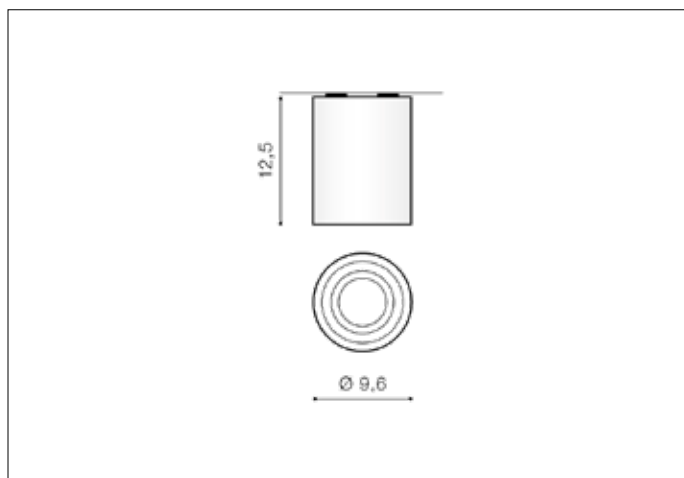

### Dimensions height / width / length [cm] Product Specifications

Product	12,5 x 9,6 x N/A
Mounting inlet:	N/A x N/A x N/A
Ceiling base:	N/A x N/A x N/A
Shades	N/A x N/A x N/A

Line	TECHNICAL
Type	Exposed Downlight
Type of track	N/A
Colour	Black / Black
Material	Metal
Light source	1
Type of socket	GU10
Lumens	N/A
Kelvins	N/A
Beam angle	N/A
Dimmable	N/A
CCT	N/A
RGB	N/A
RA	N/A
App remote control	N/A
Remote control	N/A
Voltage	230V
Power	max LED 50W
Switch location	N/A
Protection class	IP20
Tilt	45°
Rotation	350°

### Shipping info height / width / length [cm]

BOX 1:	14,5 x 10,5 x 10,5
BOX 2:	N/A x N/A x N/A
BOX 3:	N/A x N/A x N/A
Net weight [kg]	0,45
Gross weight [kg]	0,5