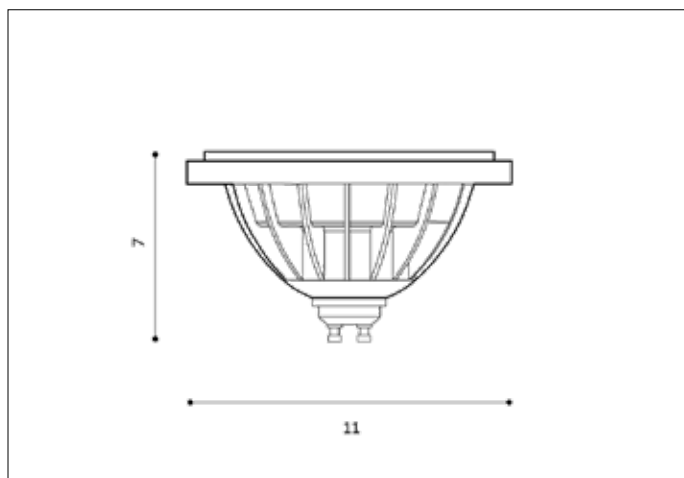

AZZARDO LED 15W ES111 BK DIMM 4300 LL210151
AZ1876, EAN 5901238418764

Dimensions height / width / length [cm] Product Specifications

Product	7 x 11 x N/A
Mounting inlet:	N/A x N/A x N/A
Ceiling base:	N/A x N/A x N/A
Shades	N/A x N/A x N/A

Line	TECHNICAL
Type	Bulb
Type of track	N/A
Colour	Black
Material	PC / Metal
Light source	1
Type of socket	ES111 ~ GU10
Lumens	1150
Kelvins	4000
Beam angle	45°
Dimmable	YES
CCT	N/A
RGB	N/A
RA	? 80
App remote control	N/A
Remote control	N/A
Voltage	230V
Power	max LED 15W
Switch location	N/A
Protection class	N/A
Tilt	N/A
Rotation	N/A

Shipping info height / width / length [cm]

BOX 1:	8 x 12 x 12
BOX 2:	N/A x N/A x N/A
BOX 3:	N/A x N/A x N/A
Net weight [kg]	0,23
Gross weight [kg]	0,25

Energy efficiency

Azzardo Sp. z o.o.
ul. Strzeszyńska 33 60-479 Poznań,
NIP: 929-185-75-07