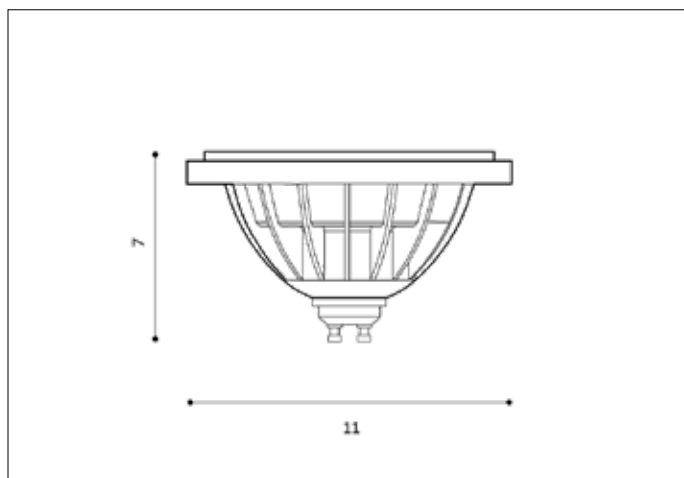

AZzardo[®]
LIGHTING

AZZARDO LED 15W ES111 WH DIMM 3000 LL110152
AZ1500, EAN 5901238415008

Dimensions height / width / length [cm] Product Specifications

Product	7 x 11 x N/A
Mounting inlet:	N/A x N/A x N/A
Ceiling base:	N/A x N/A x N/A
Shades	N/A x N/A x N/A

Line	TECHNICAL
Type	Bulb
Type of track	N/A
Colour	White
Material	PC / Metal
Light source	1
Type of socket	ES111 ~ GU10
Lumens	1150
Kelvins	3000
Beam angle	45°
Dimmable	YES
CCT	N/A
RGB	N/A
RA	? 80
App remote control	N/A
Remote control	N/A
Voltage	230V
Power	max LED 15W
Switch location	N/A
Protection class	N/A
Tilt	N/A
Rotation	N/A

Shipping info height / width / length [cm]

BOX 1:	8 x 12 x 12
BOX 2:	N/A x N/A x N/A
BOX 3:	N/A x N/A x N/A
Net weight [kg]	0,23
Gross weight [kg]	0,25

Energy efficiency

Azzardo Sp. z o.o.
ul. Strzeszyńska 33 60-479 Poznań,
NIP: 929-185-75-07