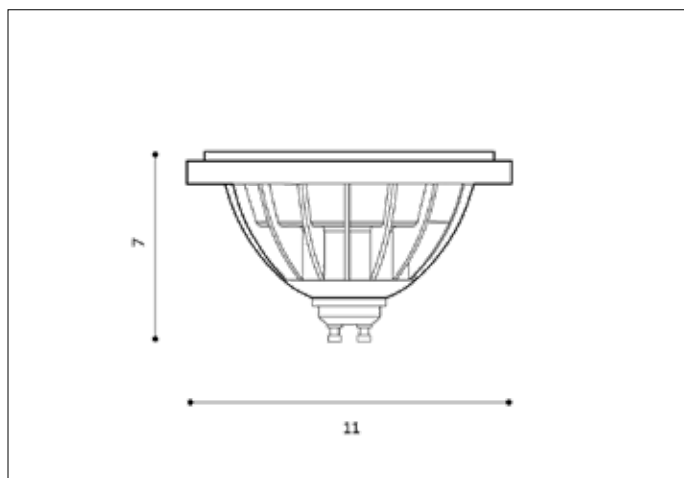

AZZARDO LED 15W ES111 BK DIMM 3000 LL110151
AZ1499, EAN 5901238414995

Dimensions height / width / length [cm] Product Specifications

Product	7 x 11 x N/A
Mounting inlet:	N/A x N/A x N/A
Ceiling base:	N/A x N/A x N/A
Shades	N/A x N/A x N/A

Line	TECHNICAL
Type	Bulb
Type of track	N/A
Colour	Black
Material	PC / Metal
Light source	1
Type of socket	ES111 ~ GU10
Lumens	1150
Kelvins	3000
Beam angle	45°
Dimmable	YES
CCT	N/A
RGB	N/A
RA	? 80
App remote control	N/A
Remote control	N/A
Voltage	230V
Power	max LED 15W
Switch location	N/A
Protection class	N/A
Tilt	N/A
Rotation	N/A

Shipping info height / width / length [cm]

BOX 1:	8 x 12 x 12
BOX 2:	N/A x N/A x N/A
BOX 3:	N/A x N/A x N/A
Net weight [kg]	0,23
Gross weight [kg]	0,25

Energy efficiency

Azzardo Sp. z o.o.
ul. Strzeszyńska 33 60-479 Poznań,
NIP: 929-185-75-07