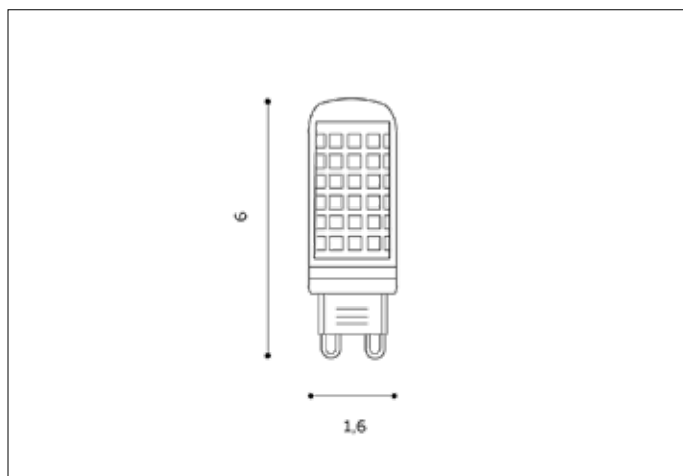

AZzardo[®]
LIGHTING

AZZARDO LED 6W G9 LL109061
AZ1378, EAN 5901238413783

Dimensions height / width / length [cm] Product Specifications

Product	6 x 1,6 x N/A
Mounting inlet:	N/A x N/A x N/A
Ceiling base:	N/A x N/A x N/A
Shades	N/A x N/A x N/A

Line	TECHNICAL
Type	Bulb
Type of track	N/A
Colour	White / Clear
Material	PC / Metal
Light source	1
Type of socket	G9
Lumens	500
Kelvins	3000
Beam angle	360°
Dimmable	N/A
CCT	N/A
RGB	N/A
RA	? 80
App remote control	N/A
Remote control	N/A
Voltage	230V
Power	max LED 6W
Switch location	N/A
Protection class	N/A
Tilt	N/A
Rotation	N/A

Shipping info height / width / length [cm]

BOX 1:	12 x 7 x 1,7
BOX 2:	N/A x N/A x N/A
BOX 3:	N/A x N/A x N/A
Net weight [kg]	0,018
Gross weight [kg]	0,02

Energy efficiency

Azzardo Sp. z o.o.
ul. Strzeszyńska 33 60-479 Poznań,
NIP: 929-185-75-07