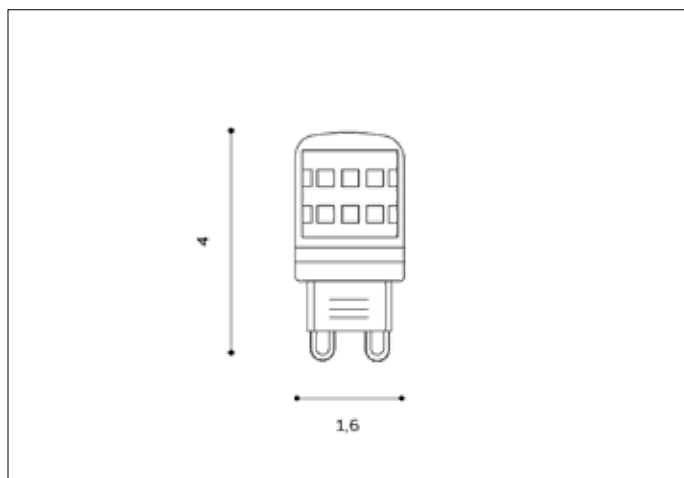

AZZARDO[®]
LIGHTING

AZZARDO LED 2W G9 LL109021
AZ1376, EAN 5901238413769

Dimensions height / width / length [cm] Product Specifications

Product	4 x 1,6 x N/A
Mounting inlet:	N/A x N/A x N/A
Ceiling base:	N/A x N/A x N/A
Shades	N/A x N/A x N/A

Line	TECHNICAL
Type	Bulb
Type of track	N/A
Colour	White / Clear
Material	PC / Metal
Light source	1
Type of socket	G9
Lumens	180
Kelvins	3000
Beam angle	360°
Dimmable	N/A
CCT	N/A
RGB	N/A
RA	? 80
App remote control	N/A
Remote control	N/A
Voltage	230V
Power	max LED 2W
Switch location	N/A
Protection class	N/A
Tilt	N/A
Rotation	N/A

Shipping info height / width / length [cm]

BOX 1:	12 x 7 x 1,7
BOX 2:	N/A x N/A x N/A
BOX 3:	N/A x N/A x N/A
Net weight [kg]	0,012
Gross weight [kg]	0,013

Energy efficiency

Azzardo Sp. z o.o.
ul. Strzeszyńska 33 60-479 Poznań,
NIP: 929-185-75-07