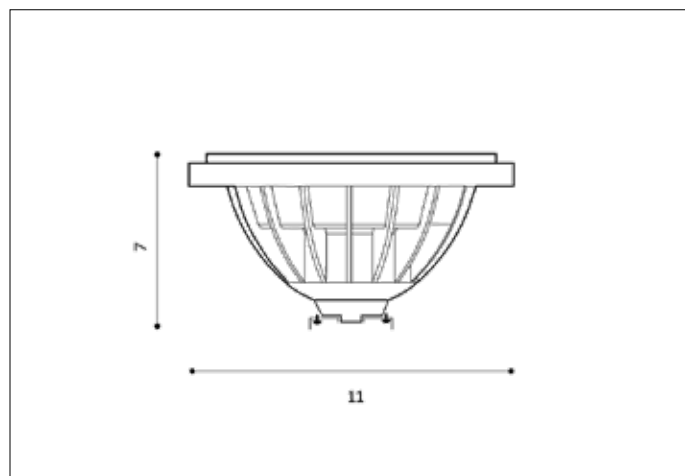

AzZardo[®]
LIGHTING

AZZARDO LED 17W QR111 WH 3000K LL153171

AZ1109, EAN 5901238411093

Dimensions height / width / length [cm] Product Specifications

Product	7 x 11 x N/A
Mounting inlet:	N/A x N/A x N/A
Ceiling base:	N/A x N/A x N/A
Shades	N/A x N/A x N/A

Line	TECHNICAL
Type	Bulb
Type of track	N/A
Colour	White
Material	PC / Metal
Light source	1
Type of socket	QR111
Lumens	1200
Kelvins	3000
Beam angle	45°
Dimmable	N/A
CCT	N/A
RGB	N/A
RA	? 80
App remote control	N/A
Remote control	N/A
Voltage	12V
Power	max LED 17W
Switch location	N/A
Protection class	N/A
Tilt	N/A
Rotation	N/A

Shipping info height / width / length [cm]

BOX 1:	8 x 12 x 12
BOX 2:	N/A x N/A x N/A
BOX 3:	N/A x N/A x N/A
Net weight [kg]	0,23
Gross weight [kg]	0,25

Energy efficiency

Azzardo Sp. z o.o.
ul. Strzeszyńska 33 60-479 Poznań,
NIP: 929-185-75-07