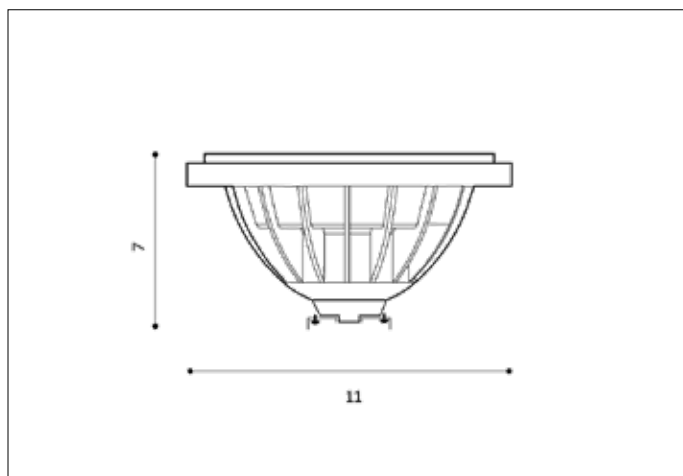

AZzardo[®]
LIGHTING

AZZARDO LED 17W QR111 BK 3000K LL153172

AZ1108, EAN 5901238411086

Dimensions height / width / length [cm] Product Specifications

Product	7 x 11 x N/A
Mounting inlet:	N/A x N/A x N/A
Ceiling base:	N/A x N/A x N/A
Shades	N/A x N/A x N/A

Line	TECHNICAL
Type	Bulb
Type of track	N/A
Colour	Black
Material	PC / Metal
Light source	1
Type of socket	QR111
Lumens	1200
Kelvins	3000
Beam angle	45°
Dimmable	N/A
CCT	N/A
RGB	N/A
RA	? 80
App remote control	N/A
Remote control	N/A
Voltage	12V
Power	max LED 17W
Switch location	N/A
Protection class	N/A
Tilt	N/A
Rotation	N/A

Shipping info height / width / length [cm]

BOX 1:	8 x 12 x 12
BOX 2:	N/A x N/A x N/A
BOX 3:	N/A x N/A x N/A
Net weight [kg]	0,23
Gross weight [kg]	0,25

Energy efficiency

Azzardo Sp. z o.o.
ul. Strzeszyńska 33 60-479 Poznań,
NIP: 929-185-75-07