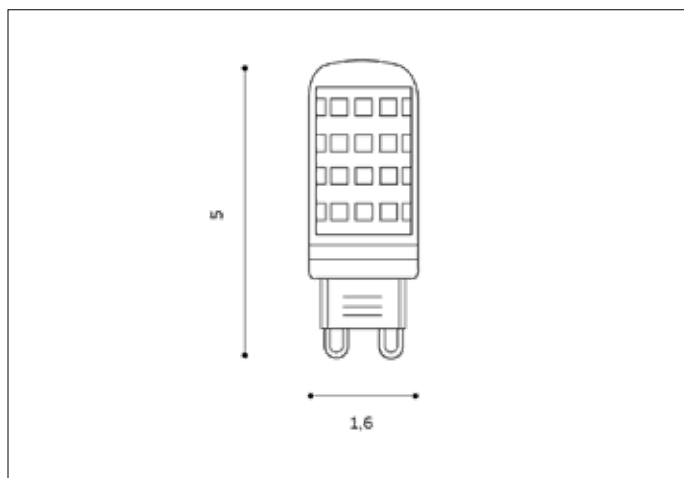

AZzardo[®]
LIGHTING

AZZARDO LED 4W G9 LL109041
AZ1097, EAN 5901238410973

Dimensions height / width / length [cm] Product Specifications

Product	5 x 1,6 x N/A
Mounting inlet:	N/A x N/A x N/A
Ceiling base:	N/A x N/A x N/A
Shades	N/A x N/A x N/A

Line	TECHNICAL
Type	Bulb
Type of track	N/A
Colour	White / Clear
Material	PC / Metal
Light source	1
Type of socket	G9
Lumens	390
Kelvins	3000
Beam angle	360°
Dimmable	N/A
CCT	N/A
RGB	N/A
RA	? 80
App remote control	N/A
Remote control	N/A
Voltage	230V
Power	max LED 4W
Switch location	N/A
Protection class	N/A
Tilt	N/A
Rotation	N/A

Shipping info height / width / length [cm]

BOX 1:	12 x 7 x 1,7
BOX 2:	N/A x N/A x N/A
BOX 3:	N/A x N/A x N/A
Net weight [kg]	0,01
Gross weight [kg]	0,02

Energy efficiency

Azzardo Sp. z o.o.
ul. Strzeszyńska 33 60-479 Poznań,
NIP: 929-185-75-07