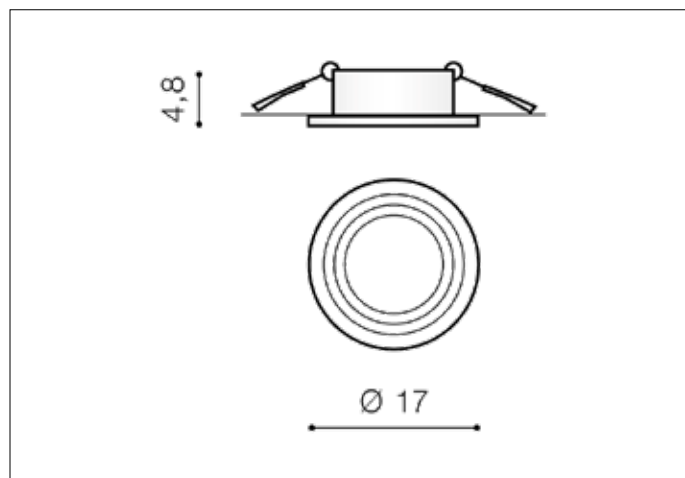

AZzardo[®]
LIGHTING

STAN WHITE
AZ0861, EAN 5901238408611

Dimensions height / width / length [cm] Product Specifications

Product	4,8 x 17 x N/A
Mounting inlet:	4,5 x 14,5 x N/A
Ceiling base:	N/A x N/A x N/A
Shades	N/A x N/A x N/A

Line	TECHNICAL
Type	Downlight
Type of track	N/A
Colour	White
Material	Aluminium
Light source	1
Type of socket	ES111 ~ GU10
Lumens	N/A
Kelvins	N/A
Beam angle	N/A
Dimmable	N/A
CCT	N/A
RGB	N/A
RA	N/A
App remote control	N/A
Remote control	N/A
Voltage	230V
Power	max LED 40 ~ 50W
Switch location	N/A
Protection class	IP20
Tilt	45°
Rotation	N/A

Shipping info height / width / length [cm]

BOX 1:	6 x 19,5 x 17,5
BOX 2:	N/A x N/A x N/A
BOX 3:	N/A x N/A x N/A
Net weight [kg]	0,4
Gross weight [kg]	0,45

Energy efficiency

Azzardo Sp. z o.o.
ul. Strzeszyńska 33 60-479 Poznań,
NIP: 929-185-75-07