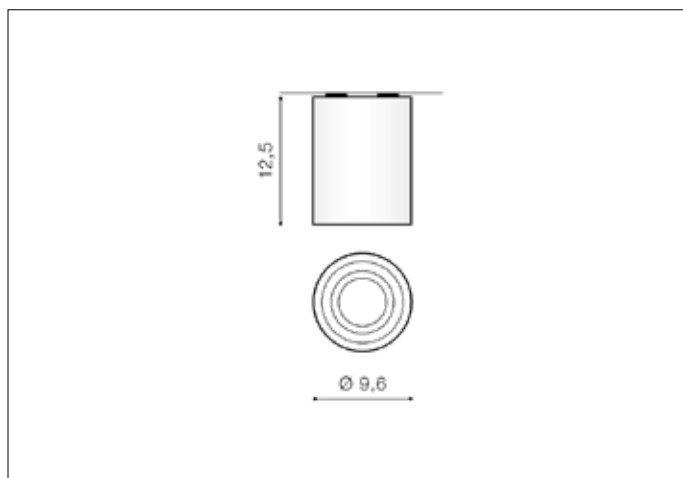

AZzardo[®]
LIGHTING

BROSS 1 WHITE
AZO858, EAN 5901238408581

Dimensions height / width / length [cm] Product Specifications

Product	12,5 x 9,6 x N/A
Mounting inlet:	N/A x N/A x N/A
Ceiling base:	N/A x N/A x N/A
Shades	N/A x N/A x N/A

Line	TECHNICAL
Type	Exposed Downlight
Type of track	N/A
Colour	White
Material	Metal
Light source	1
Type of socket	GU10
Lumens	N/A
Kelvins	N/A
Beam angle	N/A
Dimmable	N/A
CCT	N/A
RGB	N/A
RA	N/A
App remote control	N/A
Remote control	N/A
Voltage	230V
Power	max LED 50W
Switch location	N/A
Protection class	IP20
Tilt	45°
Rotation	350°

Shipping info height / width / length [cm]

BOX 1:	14,5 x 10,5 x 10,5
BOX 2:	N/A x N/A x N/A
BOX 3:	N/A x N/A x N/A
Net weight [kg]	0,45
Gross weight [kg]	0,5

Energy efficiency

N/A

Azzardo Sp. z o.o.
ul. Strzeszyńska 33 60-479 Poznań,
NIP: 929-185-75-07